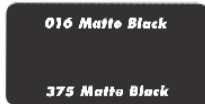

# 16 - 19 Jeep Compass

GRJ250 - Euro Rally Stripe

**SINGLE COLOR 2-MIL HI-PERFORMANCE** - Hood stripes have no warranty due to horizontal exposure to the sun.

**SINGLE COLOR AVERY SUPREME WRAP** - Hood stripes have a 3 year warranty - colors may not match 2-mil color.